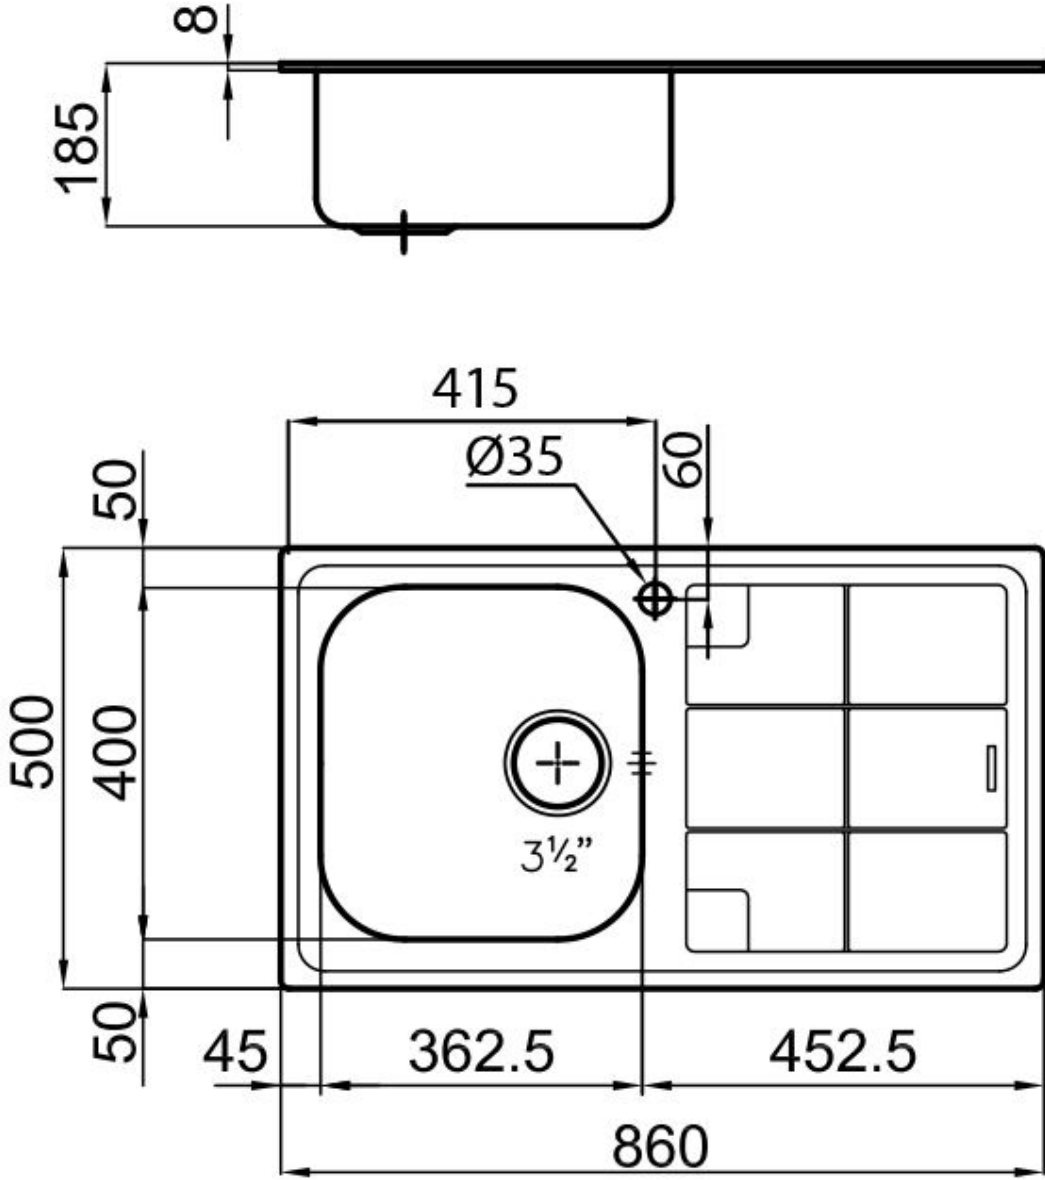

---

Dimensions      860x500 mm

---

Standard fittings      Fixing hooks, gasket, drain, overflow and siphon, boxed packing

---

Mixer holes      1 standard hole

---

Built-in hole      840 x 480 mm

---

Drainer      Yes

---

Width 86 cm

---

Bowl dimension 362,5x400mm

---

Number of bowls 1 bowl

---

Waste fitting 3,5" drain

---

---

**Basket 3,5" waste fitting** The drain is equipped with a large 3.5" drain, with the practical basket cap that prevents the discharge of solid parts.

---

**Sliding brackets**

---

TECHNICAL DATA